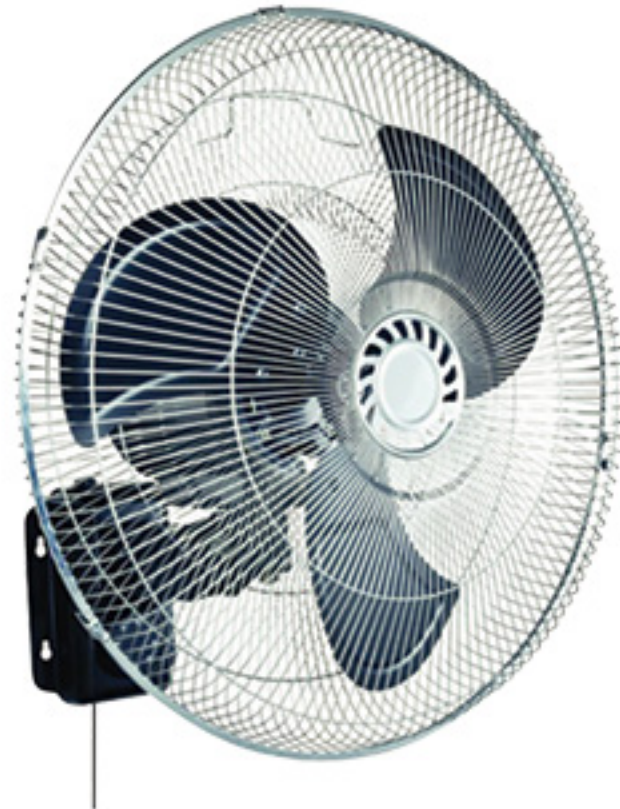

R499.00

16" | 3 Speed
ON/OFF Pull Cord

BOX FLOOR STANDING FANS

KYT-50B

R639.00

20" | 3 Speed | Tilttable
Plastic Body & Blades

for areas with
**CORROSIVE
ATMOSPHERES**

INDUSTRIAL