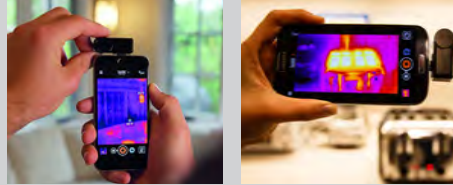

## COMPACT THERMAL CAMERA

Easy to Use Indoor Versatility. Wide field of view quickly scans the inside of any room.

**ST-COMPACT\***

**R3,890.<sup>06</sup>**

\* Add phone to Code: A (Android), I (iPhone)

- Thermal Sensor: 206 x 156
- Detection Distance: 300m
- Field of View: 36°
- Temp. Range: -40°C to 330°C
- Frame Rate: <9Hz
- Consumption: Up to 280mW