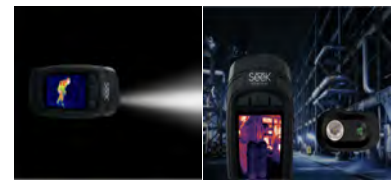

### ST-REVEAL

- Thermal Sensor: 206 x 156
- Detection Distance: 150m
- Field of View: 36°
- Flashlight: 300lm LED
- Storage: MicroSD Card Included

**R6,175.<sup>47</sup>**

## REVEALXR THERMAL IMAGER

The intuitive, single-handed interface and button control makes it ideal for outdoorsmen and public safety professionals.

### ST-REVEALXR\*

**R6,904.<sup>81</sup>**

\* Add colour to Code: **B** (Black), **C** (Camo)

- Thermal Sensor: 206 x 156
- Detection Distance: 275m
- Field of View: 20°
- Frame Rate: <15Hz FastFrame
- Flashlight: 300lm LED
- Storage: MicroSD Card Included